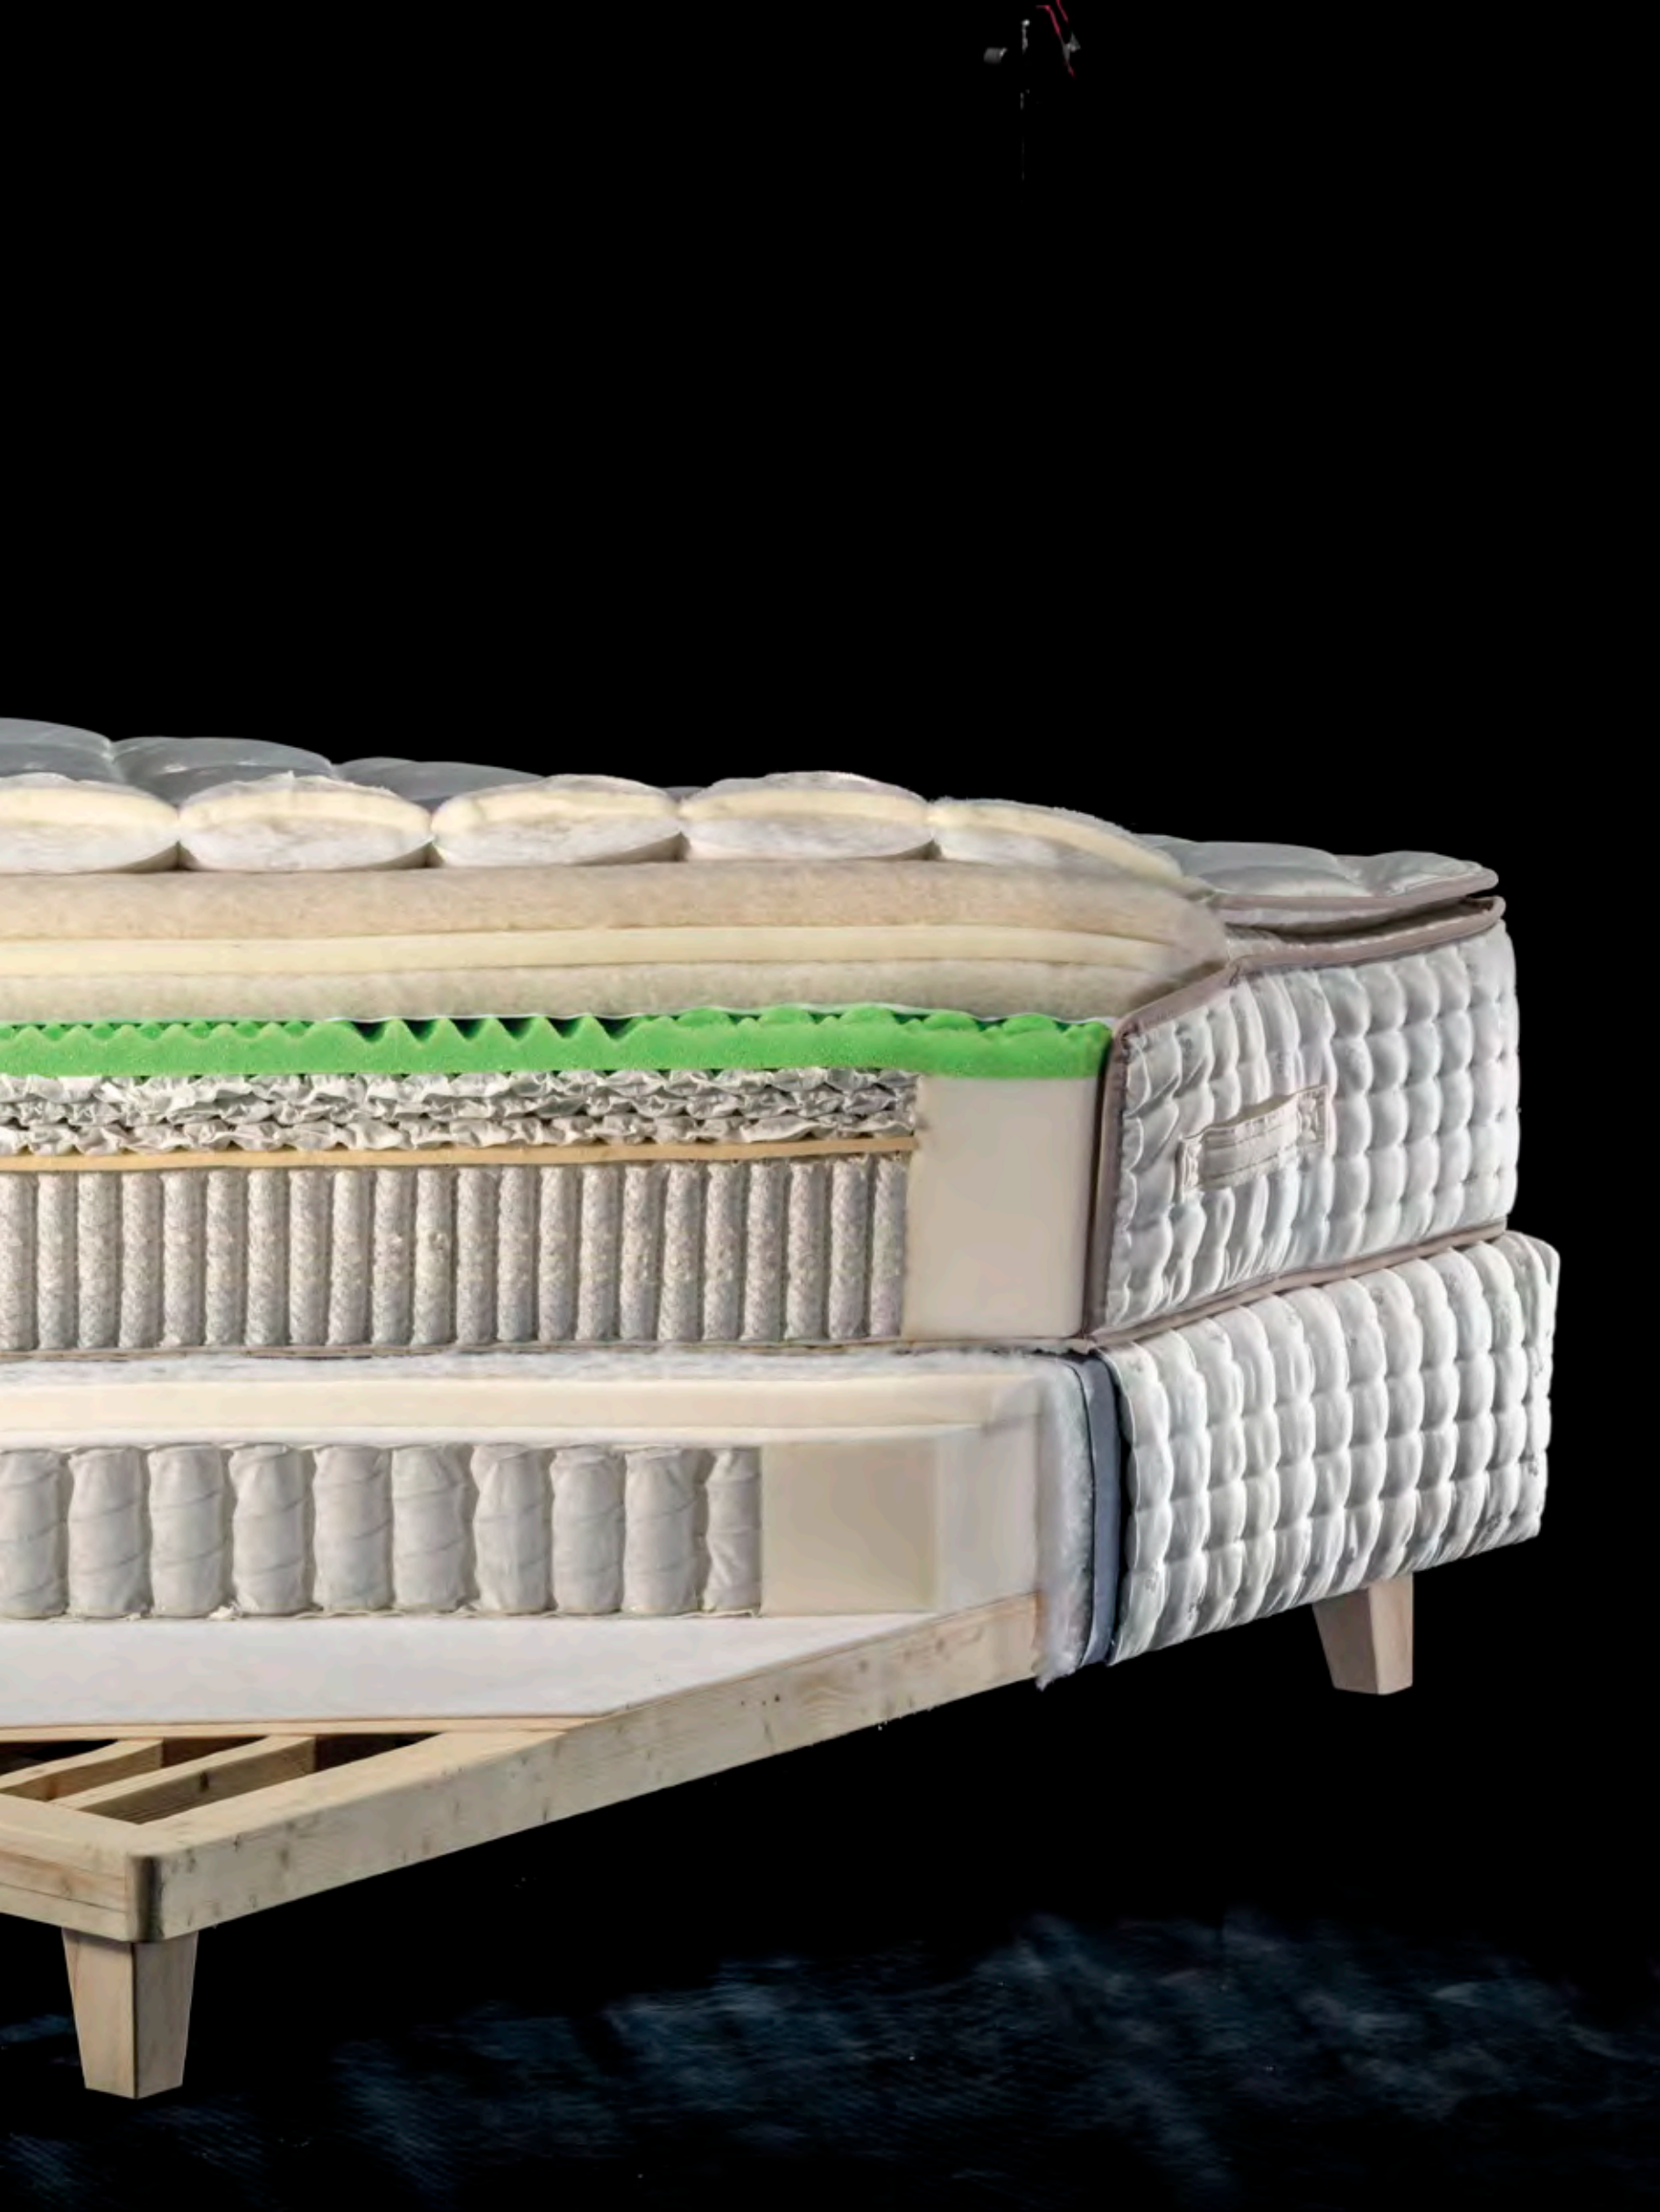

MATERASSO
BIOREST
PILLOW TOP
USA

SOMMIER CONCRETE

BIOREST CONCEPT BED TECNOLOGY

RAW MATERIAL / МАТЕРИАЛЫ

LA TECNOLOGIA DEL DORMIRE

COLLEZIONE "NO FLIP ONE RIGIDITY" by BIOREST CONCEPT BED

COLLECTION "NO FLIP ONE RIGIDITY" BY BIOREST CONCEPT BED