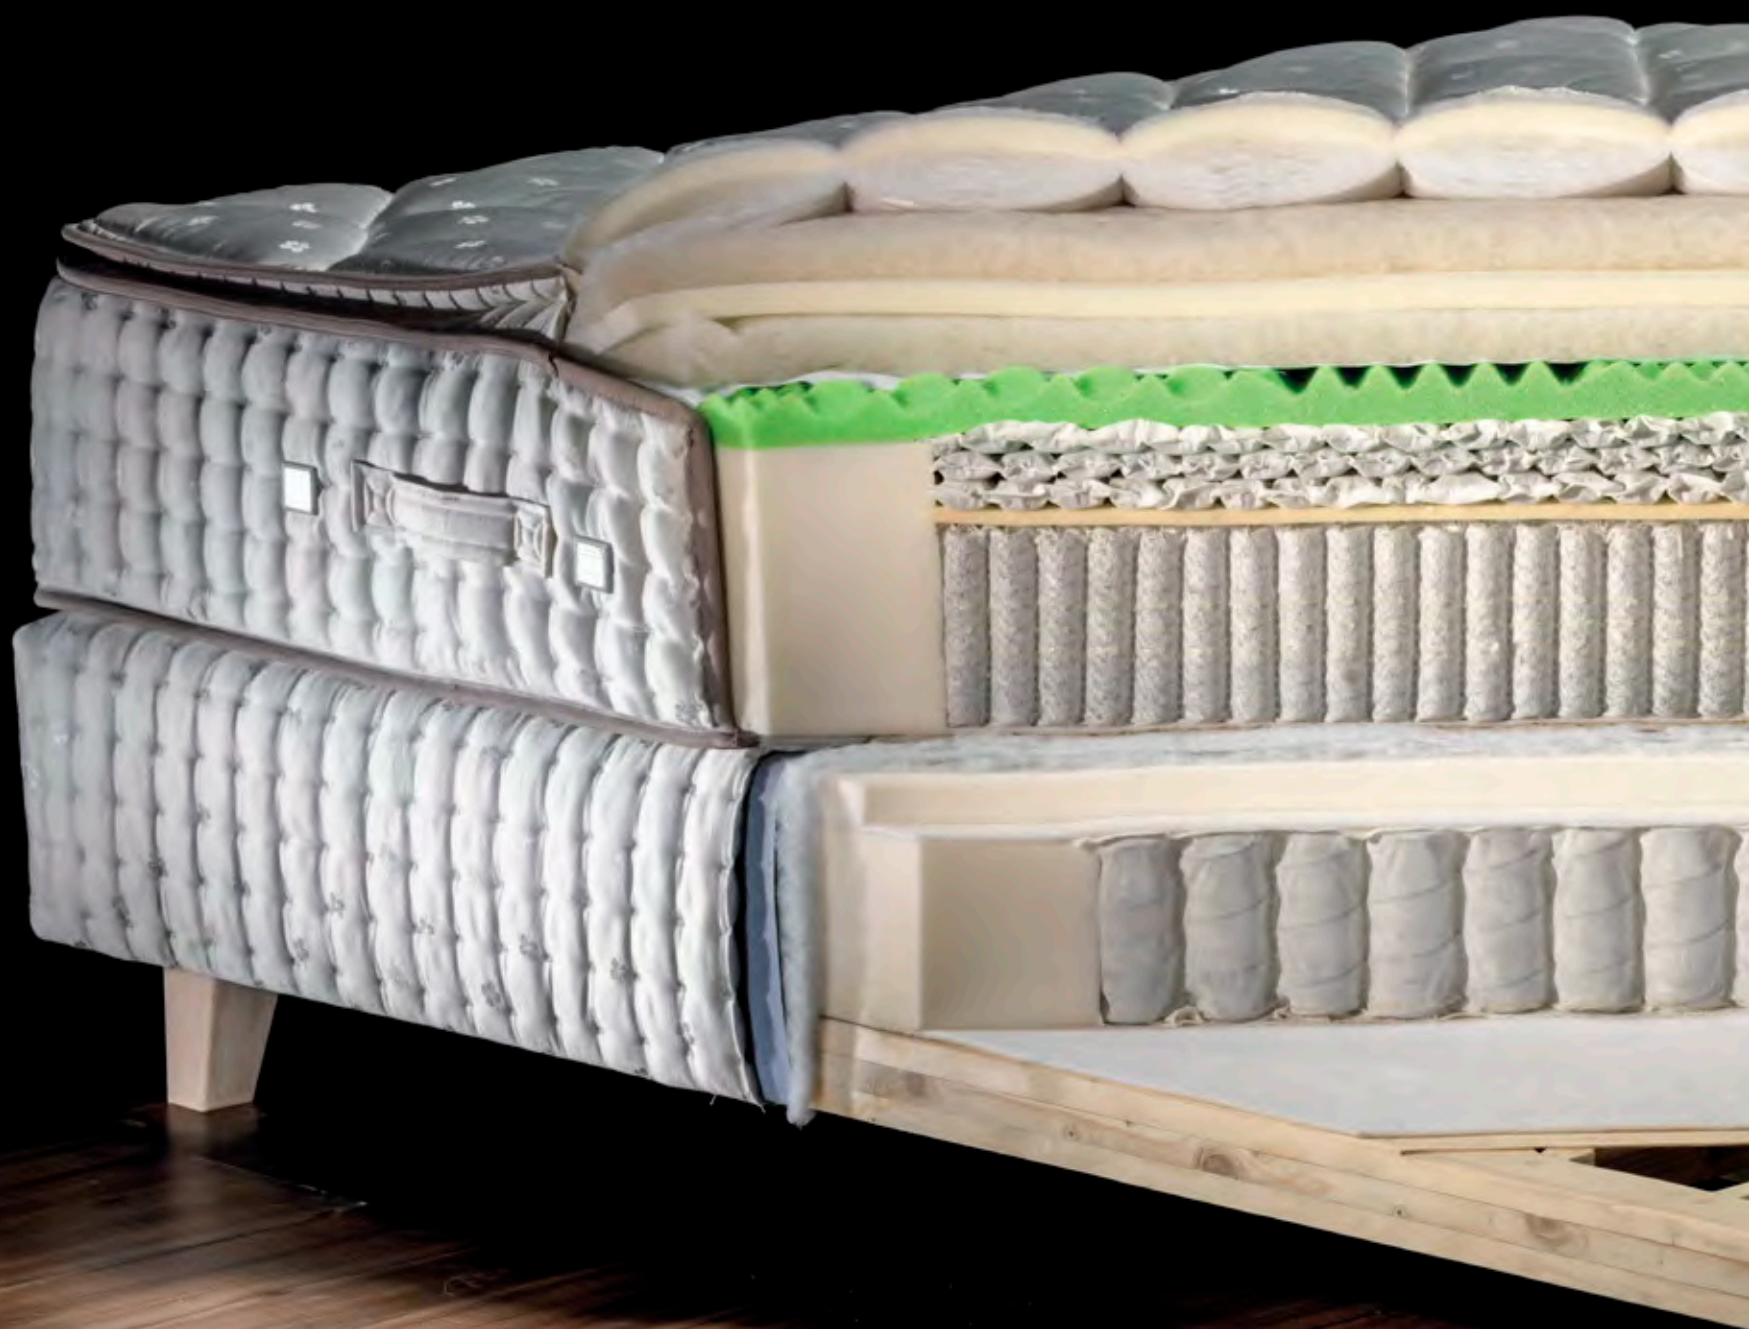

MATERASSO
BIOREST
PILLOW TOP
USA

SOMMIER CONCRETE

BIOREST CONCEPT BED TECNOLOGY

RAW MATERIAL / МАТЕРИАЛЫ

LA TECNOLOGIA DEL DORMIRE

COLLEZIONE "NO FLIP ONE RIGIDITY" by BIOREST CONCEPT BED

COLLECTION "NO FLIP ONE RIGIDITY" BY BIOREST CONCEPT BED