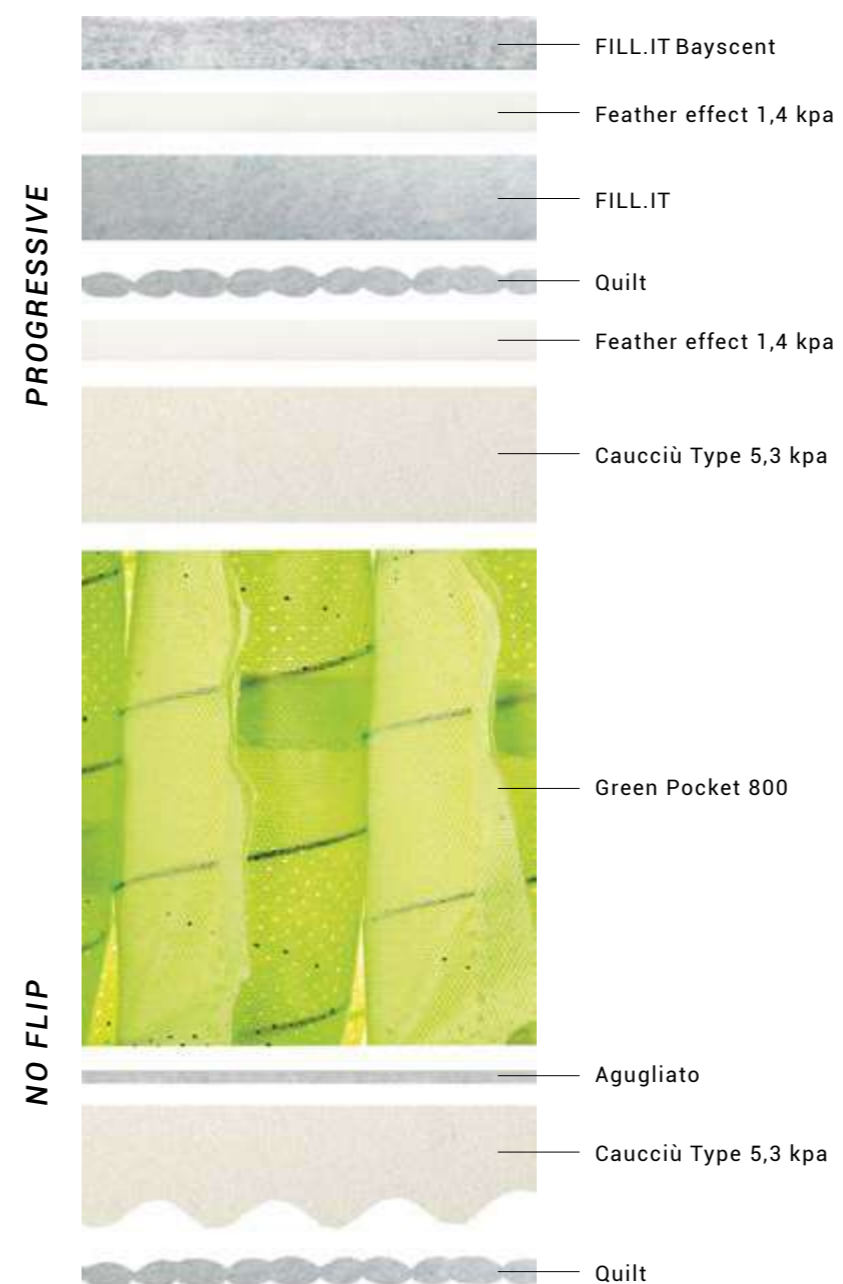

PRIME PRESTIGE 800

Pillow top Europe | no flip