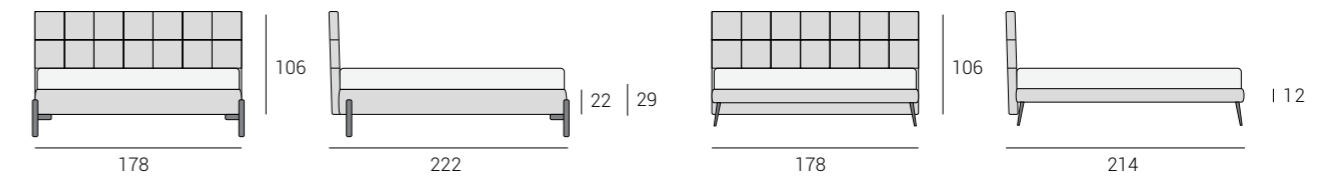

ARPY bed

dimensioni | dimensions | размер

in foto base | in the picture base | на картинке база
h 22 cm

materasso | mattress | матрас	letto | bed | кровать
90 x 190/200	L 108 x P 212/222
100 x 190/200	L 118 x P 212/222
120 x 190/200	L 138 x P 212/222
140 x 190/200	L 158 x P 212/222
160 x 190/200	L 178 x P 212/222
180 x 200	L 198 x P 222

Tutti i letti della collezione Soul sono disponibili con basi in tre altezze, **12 cm | 22 cm | 29 cm**.

All the beds of Soul Collection are available with base in 3 different heights **12 cm | 22 cm | 29 cm**.

Все кровати коллекции Soul имеются в наличии в трёх вариантах исполнения: с высотой основания **12 см | 22 см | 29 см**.

piede | feet | ножки

rivestimento | cover | чехлы

biancheria | bed linen | белье

set coordinato Texture collection
var. Vortice 02
accessori Satin collection
2 federe + corripiumino
var. Titanio

bedding set Texture collection
var. Vortice 02
accessori Texture collection
2 pillow cases + duvet cover
var. Titanio

комплект постельного белья Texture collection
цв. Vortice 02
аксессуары Satin collection
две наволочки + пододеяльник
цв. Titanio