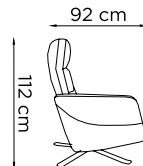

# Prince

81 x 92/160 cm

CODICE  
185

Poltrona relax

PELLE CAT. 20

€ 3.488 ~~€ 1.744~~

TESSUTO CAT. 70

€ 2.796 ~~€ 1.398~~