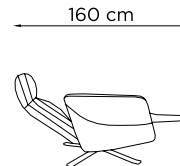

# Prince

81 x 92/160 cm

CODICE  
185

Poltrona relax

PELLE CAT. 20

€ 3.488 ~~€ 1.744~~

TESSUTO CAT. 70

€ 2.796 ~~€ 1.398~~