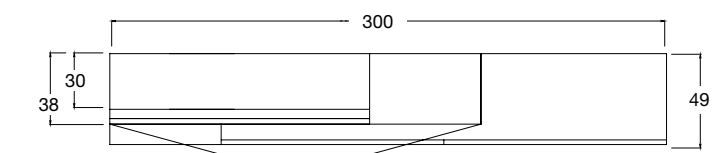

COMPONIBILE | MODULAR COMPOSITION

Composizione | Composition 86

Finitura pedana e base | Bench and base unit finish: HAVANA

Finitura pensili | Wall units finish: HAVANA E ANTRACITE

Vetri | Glasses: TOP SOL