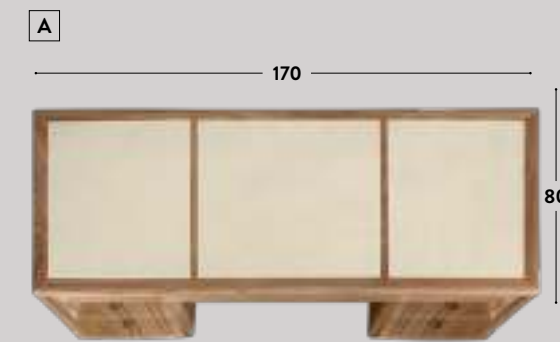

DOMINO

MINIMALISMO
FUNZIONALE
FUNCTIONAL MINIMALISM

A **Scrivania rettangolare DOMINO 4 cassetti**
finitura ORIGINE, rivestimento piano PELLE WHITE
DOMINO rectangular desk with 4 drawers
in ORIGINE finish, upholstery top WHITE LEATHER
170 x 80 H. 76

B **Scrivania sagomata DOMINO 4 cassetti**
finitura ORIGINE, rivestimento piano PELLE 2210
DOMINO shaped desk with 4 drawers
in ORIGINE finish, upholstery top 2210 LEATHER
223 x 90 H. 76

Poltrona girevole GOTHAM
rivestimento PELLE WHITE, gamba metallo NICKEL
GOTHAM swivel armchair
upholstery in WHITE LEATHER, metal NICKEL leg