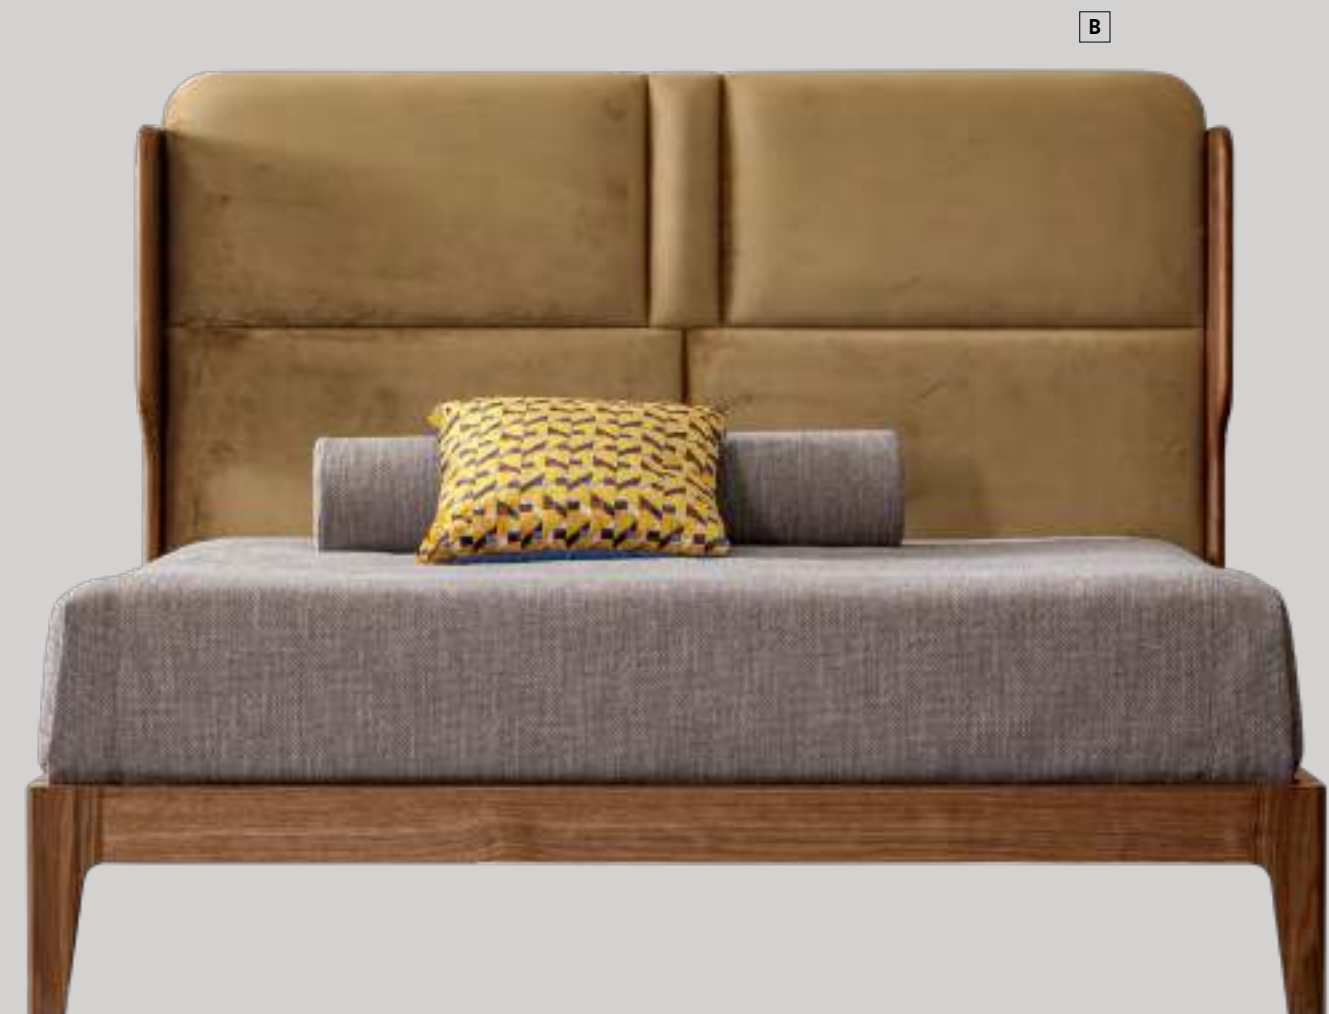

B Letto TOBIA
giroletto legno, finitura HAVANA,
rivestimento VELLUTO OLIVA

TOBIA bed
wooden surround, in HAVANA finish,
upholstery in OLIVA VELVET