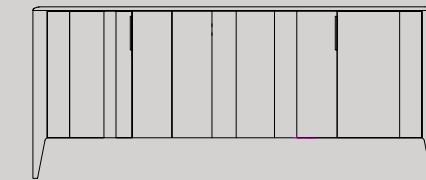

Smooth wooden slats of different widths make up the fronts of the sideboards a 2 and 3 doors from the Domino collection.

DOGA RIGHE | STRIPED SLAT

Legno - Wood

Posizionamento e dimensioni doghe righe su credenza a 2 ante
Positioning and dimensions striped slat on 2-door sideboard