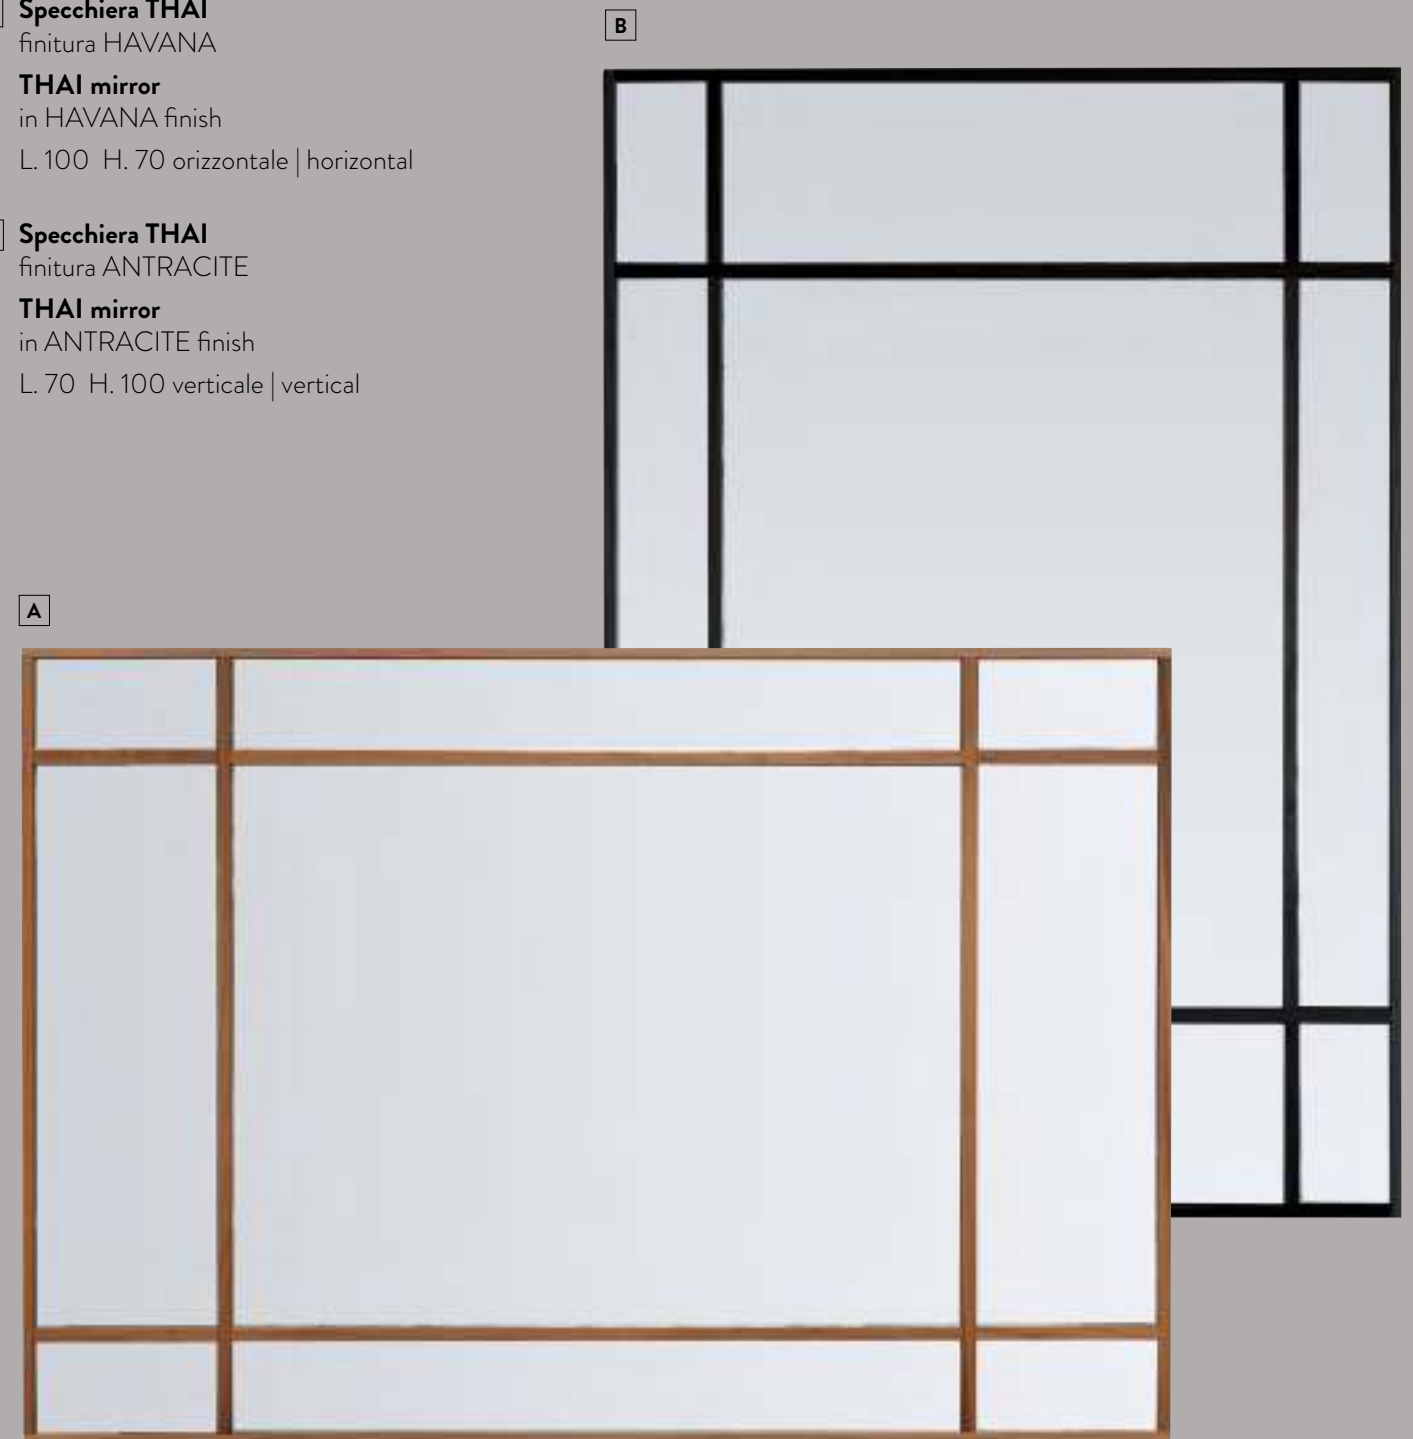

PAGINA A LATO:
Credenza SHANGHAI 2 ante
finitura HAVANA
Specchiera THAI
finitura HAVANA

LEFT PAGE:
SHANGHAI 2-door Sideboard
in HAVANA finish
THAI mirror
in HAVANA finish

A **Specchiera THAI**
finitura HAVANA
THAI mirror
in HAVANA finish
L. 100 H. 70 orizzontale | horizontal

B **Specchiera THAI**
finitura ANTRACITE
THAI mirror
in ANTRACITE finish
L. 70 H. 100 verticale | vertical