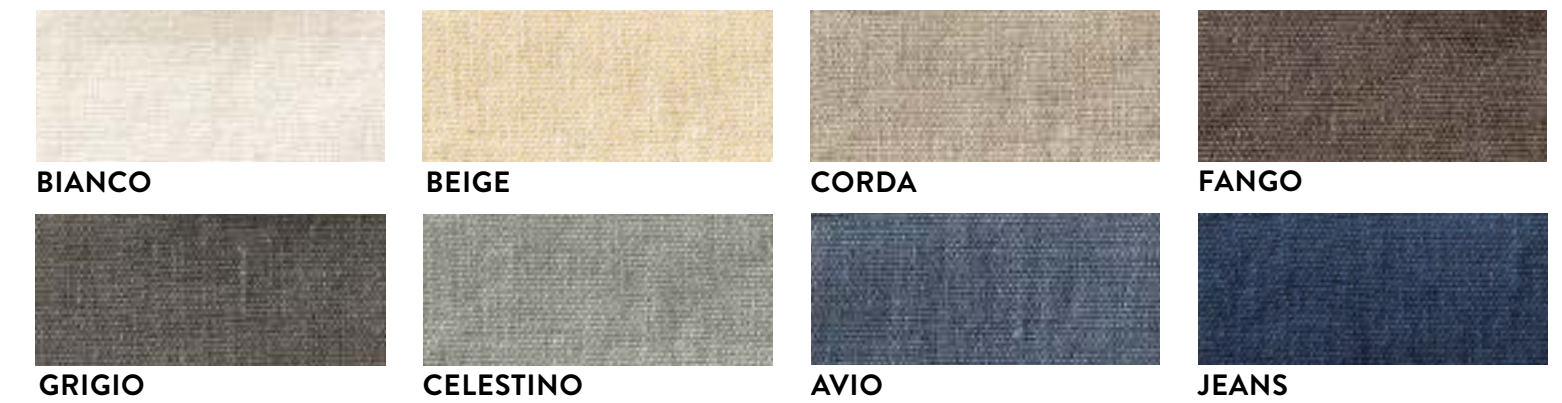

LINO | LINEN MADE IN ITALY

CAT. B

H. 140 | 100% LI | Prelavato - Prewashed |