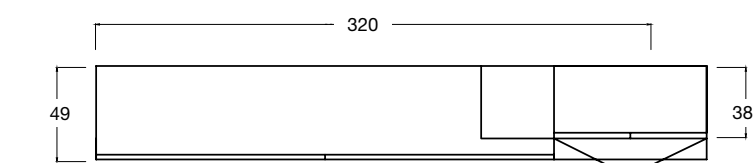

COMPONIBILE | MODULAR COMPOSITION

Composizione | Composition 87/B

H. 160

Finitura pedana e base | Bench and base unit finish: HAVANA

Finitura pensili | Wall units finish: ANTRACITE

Vetri | Glasses: FUMÉ