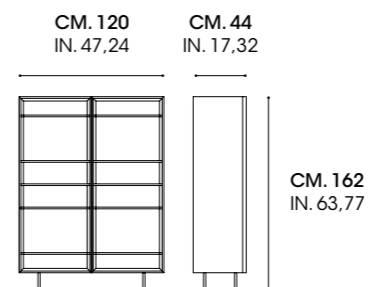

YORK

Vetrina 2 ante vetro /
2 glass door Showcase:

finitura canaletto Olio
gambe metallo
Bronzo incrociato

Canaletto Oil finish
Bronze metal legs