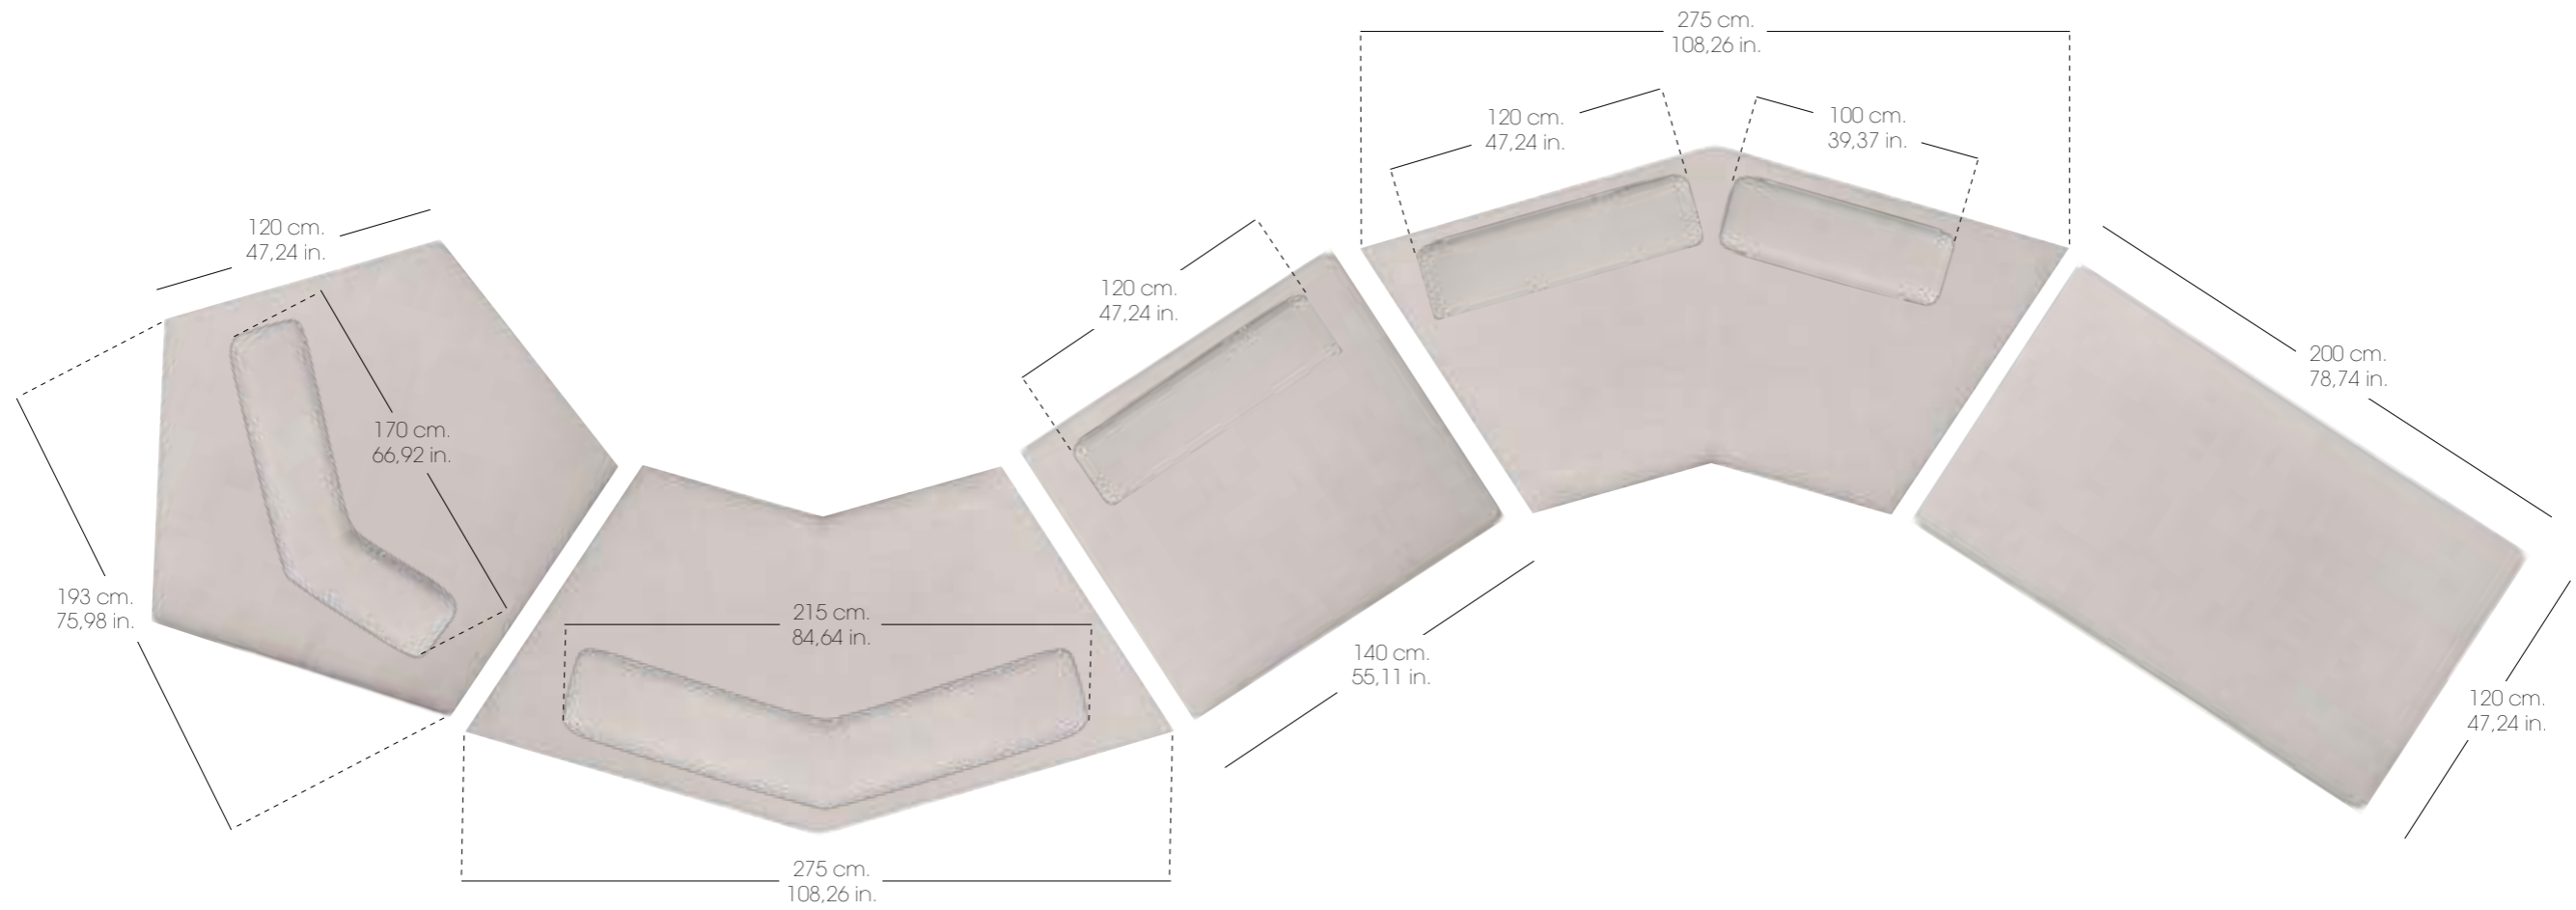

Basi a terra H. 45 cm.
Bases on the ground H. 17,71 in.

Schienali mobili P.35 H. 35 cm.
Movable backrests D. 13,77 H. 13,77 in.