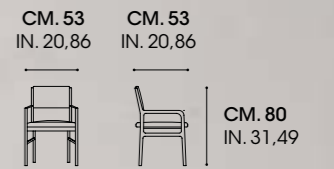

SHANGAI

Sedia con braccioli /
Chair with armrests:

finitura canaletto Olio
rivestimento pelle Nero
canaletto oil finish
upholstered in Black leather