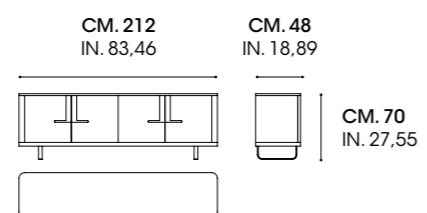

BOOK

Comp. 120

componibile 4 ante
e fianchi sagomati
finitura canaletto
Havana
top marmo Carrara
gambe metallo
Grafite incrociato

4-door sideboard
with shaped sides
Canaletto
Havana finish,
Carrara marble top,
Graphite metal legs