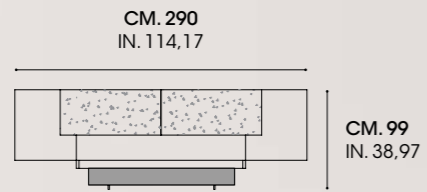

YORK SOFT

Letto flottante/
Floating bed: