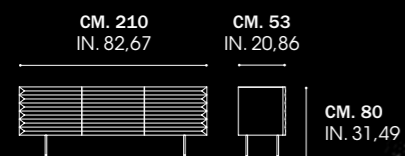

YORK

Credenza 3 ante /
3 door Sideboard:

finitura struttura
canaletto Cioccolato
finitura frontali
Bronzo incrociato
gambe metallo
Bronzo incrociato.

Structure finish
Canaletto Cioccolato
Bronze front finish and
Bronze metal legs