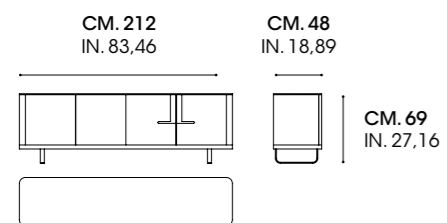

BOOK

Credenza componibile a quattro ante con top sottile e piedi a slitta. Una delicata curva plasma il noce canaletto e invita all'apertura del mobile.

The Black walnut dresser has been shaped into a gentle curve that beckons you to open it. The Book dresser's soft sides give it a welcoming appearance.

Comp. 110

componibile 4 ante e fianchi sagomati
finitura canaletto Havana
gambe metallo Grafite incrociato
4-door sideboard with shaped sides
Canaletto Havana finish
Graphite metal legs