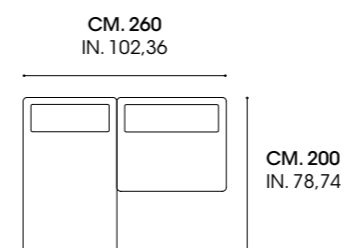

Comp. A
rivestimento
Bouclè Milk
upholstery
Bouclè Milk