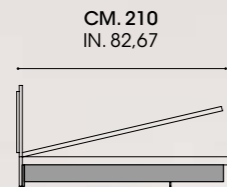

YORK SOFT

Letto flottante/
Floating bed: