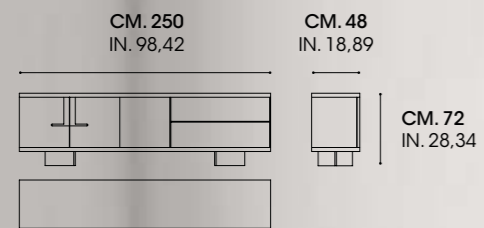

BOOK

Comp. 100

componibile 3 ante
e fianchi squadrati
finitura
Canaletto Havana
gambe e teca vetro
Fumè

3 door sideboard,
with square sides,
Canaletto
Havana finish,
Fumé glass case
and legs