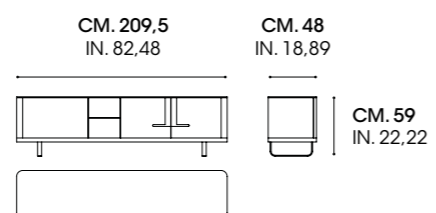

Comp. 130

conponibile 2 ante, 2 cassetti e fianchi sagomati
finitura canaletto Havana
gambe e box metallo
Bronzo incrociato

2-door, 2-drawer sideboard with shaped sides, Canaletto Havana finish, Bronzo metal case and legs