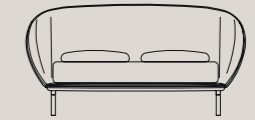

Domenica by Simone Bonanni

Letto con piedi e giroletto imbottito

materasso		testiera H 107 cm	
L 153	P 190 cm	L 165/203	P 227 cm
L 153	P 200 cm	L 165/203	P 237 cm
L 160	P 190 cm	L 172/210	P 227 cm
L 160	P 200 cm	L 172/210	P 237 cm
L 180	P 200 cm	L 192/230	P 237 cm
L 180	P 210 cm	L 192/230	P 247 cm
L 193	P 200 cm	L 205/243	P 237 cm

Bed with legs and upholstered bed frame

mattress size		headboard H 42.13"	
W 60.00"	D 75.00"	W 64.96"/79.92"	D 89.37"
W 60.00"	D 80.00"	W 64.96"/79.92"	D 93.31"
W 63.00"	D 75.00"	W 67.72"/82.68"	D 89.37"
W 63.00"	D 80.00"	W 67.72"/82.68"	D 93.31"
W 72.00"	D 80.00"	W 75.59"/90.55"	D 93.31"
W 72.00"	D 84.00"	W 75.59"/90.55"	D 97.24"
W 76.00"	D 80.00"	W 80.71"/95.67"	D 93.31"