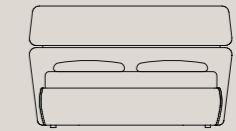

Spacers

Wood, Matt Lacquered, High Gloss Lacquered, Metal