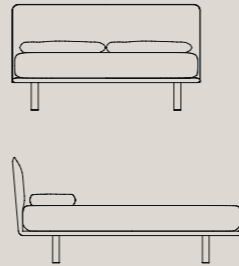

Finiture / Finishes

Rivestimento

Tessuto, Pelle, Pelle Sintetica

Cover

Fabric, Leather, Synthetic Leather

Piedi

Metallo opaco, Metallo lucido, Laccato opaco, Essenza, Plexiglass

Legs

Matt metal, Glossy metal, Matt lacquered, Wood, Plexiglass

Filo Capitoné by CRS Pianca

Letto con testiera rivestita Capitoné

materasso		testiera H 97 cm	
L 153	P 190 cm	L 160	P 205 cm
L 153	P 200 cm	L 160	P 215 cm
L 160	P 190 cm	L 167	P 205 cm
L 160	P 200 cm	L 167	P 215 cm
L 180	P 200 cm	L 187	P 215 cm
L 180	P 210 cm	L 187	P 225 cm
L 193	P 200 cm	L 200	P 215 cm

Bed with tufted headboard

mattress size		headboard H 38.19"	
W 60.00"	D 75.00"	W 62.99"	D 80.71"
W 60.00"	D 80.00"	W 62.99"	D 84.64"
W 63.00"	D 75.00"	W 65.75"	D 80.71"
W 63.00"	D 80.00"	W 65.75"	D 84.64"
W 72.00"	D 80.00"	W 73.62"	D 84.64"
W 72.00"	D 84.00"	W 73.62"	D 88.58"
W 76.00"	D 80.00"	W 78.74"	D 84.64"

Finiture / Finishes

Rivestimento

Tessuto, Pelle, Pelle Sintetica

Cover

Fabric, Leather, Synthetic Leather

Piedi

Metallo opaco, Metallo lucido, Laccato opaco, Essenza

Legs

Matt metal, Glossy metal, Matt lacquered, Wood