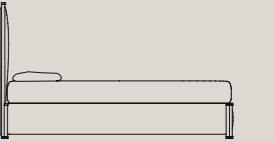

Finiture / Finishes

Rivestimento

Tessuto

Cover

Fabric

Montanti Testiera e Piedi

Essenza

Headboard supports and Legs

Wood

Puntali metallici

Metallo opaco, Metallo lucido

Metal tips

Matt Metal, glossy Metal