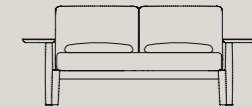

Finiture / Finishes

Struttura

In legno massello di frassino tinto

Structure

In stained solid ash wood

Testiera

Tessuto, Pelle, Pelle Sintetica

Headboard

Fabric, Leather, Synthetic Leather