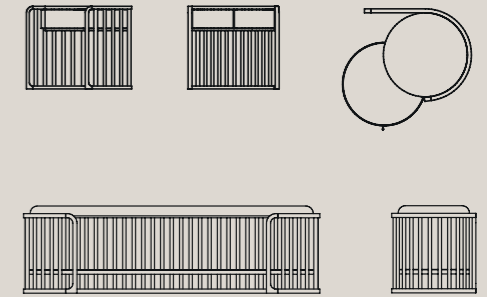

Bench

W 61.42", H 18.11", D 17.72"

Finiture / Finishes

Struttura

Essenza

Structure

Wood

Cassetto

Cuoio

Drawer

Hard Leather

Seduta panca

Tessuto, Pelle, Pelle sintetica

Bench seat

Fabric, Leather, Synthetic leather

Piano inferiore

Paglia di Vienna

Lower shelf

Woven Cane