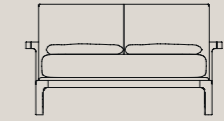

Finiture / Finishes

Struttura

In legno massello di frassino tinto, in legno massello di noce in
finitura Canaletto

Structure

In solid stained ash wood, in Canaletto solid wood

Testiera e piano materasso

Tessuto, Pelle, Pelle Sintetica

Headboard and mattress base

Fabric, Leather, Synthetic Leather