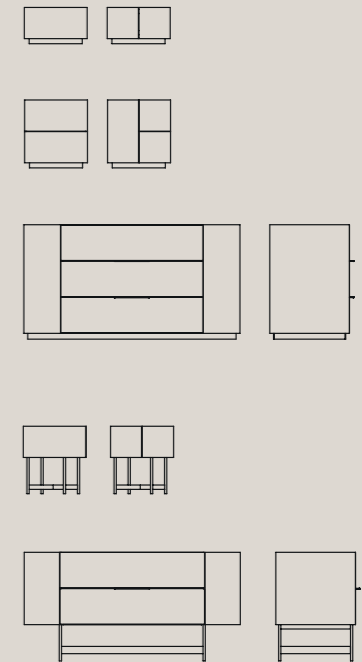

Dresser

H 29.53" 2 drawer module with base
W 59.45" - 67.32", D 22.05"

H 31.50" 3 drawer module with plinth
W 59.45" - 67.32", D 22.05"

* Stackable module