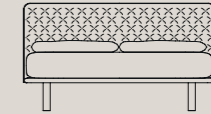

Finiture / Finishes

Rivestimento

Tessuto, Pelle, Pelle Sintetica

Cover

Fabric, Leather, Synthetic Leather

Piedi

Metallo opaco, Metallo lucido, Laccato opaco, Essenza, Plexiglass

Legs

Matt metal, Glossy metal, Matt lacquered, Wood, Plexiglass

Filo Capitoné by CRS Pianca

Letto con testiera rivestita Capitoné

materasso		testiera H 97 cm	
L 153	P 190 cm	L 160	P 205 cm
L 153	P 200 cm	L 160	P 215 cm
L 160	P 190 cm	L 167	P 205 cm
L 160	P 200 cm	L 167	P 215 cm
L 180	P 200 cm	L 187	P 215 cm
L 180	P 210 cm	L 187	P 225 cm
L 193	P 200 cm	L 200	P 215 cm

Bed with tufted headboard

mattress size		headboard H 38.19"	
W 60.00"	D 75.00"	W 62.99"	D 80.71"
W 60.00"	D 80.00"	W 62.99"	D 84.64"
W 63.00"	D 75.00"	W 65.75"	D 80.71"
W 63.00"	D 80.00"	W 65.75"	D 84.64"
W 72.00"	D 80.00"	W 73.62"	D 84.64"
W 72.00"	D 84.00"	W 73.62"	D 88.58"
W 76.00"	D 80.00"	W 78.74"	D 84.64"

Finiture / Finishes

Rivestimento

Tessuto, Pelle, Pelle Sintetica

Cover

Fabric, Leather, Synthetic Leather

Piedi

Metallo opaco, Metallo lucido, Laccato opaco, Essenza

Legs

Matt metal, Glossy metal, Matt lacquered, Wood