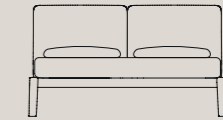

Finiture / Finishes

Struttura

In legno massello di frassino tinto

Structure

In stained solid ash wood

Testiera

Tessuto, Pelle, Pelle Sintetica

Headboard

Fabric, Leather, Synthetic Leather