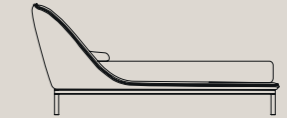

Domenica by Simone Bonanni

Letto con piedi e giroletto imbottito

materasso		testiera H 107 cm	
L 153	P 190 cm	L 165/203	P 227 cm
L 153	P 200 cm	L 165/203	P 237 cm
L 160	P 190 cm	L 172/210	P 227 cm
L 160	P 200 cm	L 172/210	P 237 cm
L 180	P 200 cm	L 192/230	P 237 cm
L 180	P 210 cm	L 192/230	P 247 cm
L 193	P 200 cm	L 205/243	P 237 cm

Bed with legs and upholstered bed frame

mattress size		headboard H 42.13"	
W 60.00"	D 75.00"	W 64.96"/79.92"	D 89.37"
W 60.00"	D 80.00"	W 64.96"/79.92"	D 93.31"
W 63.00"	D 75.00"	W 67.72"/82.68"	D 89.37"
W 63.00"	D 80.00"	W 67.72"/82.68"	D 93.31"
W 72.00"	D 80.00"	W 75.59"/90.55"	D 93.31"
W 72.00"	D 84.00"	W 75.59"/90.55"	D 97.24"
W 76.00"	D 80.00"	W 80.71"/95.67"	D 93.31"